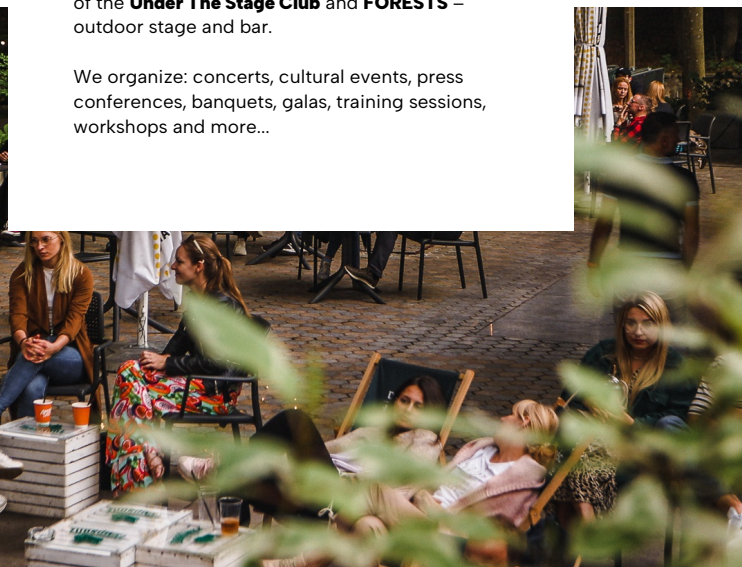

FOREST OPERA

**The best place
for your event!**

Forest Opera

The **Forest Opera** is not only an amphitheater. It is also a **Concert Hall of The Polish Chamber Philharmonic Orchestra Sopot**, restaurant space of the **Under The Stage Club** and **FORESTS** – outdoor stage and bar.

We organize: concerts, cultural events, press conferences, banquets, galas, training sessions, workshops and more...

- ① Stage
- ② Audience
- ③ Backstage
- ④ RUUP'S – Estonian Megaphones Acoustic art installation
- ⑤ Under The Stage Club
- ⑥ FORESTS
- ⑦ Concert Hall of The Polish Chamber Philharmonic Orchestra Sopot

FORESTS

An **outdoor** space with stage, bar and lounging area, suitable for concerts and other cultural events.

300 seats in lounging area
Standing room for **700** people

- the area of **1200 m²**

Concert Hall