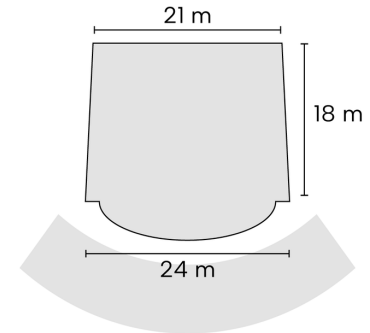

Amphitheater

5047 seats in the auditorium
Standing room for **1000** people on stage
(banquet)

Main Stage

Backstage

11 dressing rooms (15 m² – 80 m²)
2 conference rooms (100 m² – 150 m²)
for **30 – 50** people

110 banquet seats

Standing room for **200** people

- the area of **198 m²**
- **18 m** long × **11 m** wide
- **7 m** in height

Stage in the Concert Hall

Under The Stage Club

90 banquet seats
standing room for 150 people

- the area of **181 m²**
- **2.4 m** in height

	Seats in the audience	Standing room	Banquet seats	Area	Length/width/height
Main stage with the audience	5047	1000	400	Stage: 525 m ² Audience: 3016 m ²	Stage: 24 m/21 m/18 m Audience: 75,4 m/40 m/28 m
Under The Stage Club	80	80	80	181 m ²	11,5 m/15,7 m/2,4 m
Conference Rooms	50	50	30	100-150 m ²	-
FORESTS	700	700	300	1200 m ²	Stage: 6 m/4 m
Concert Hall	300	200	110	198 m ²	18 m/11 m/7 m