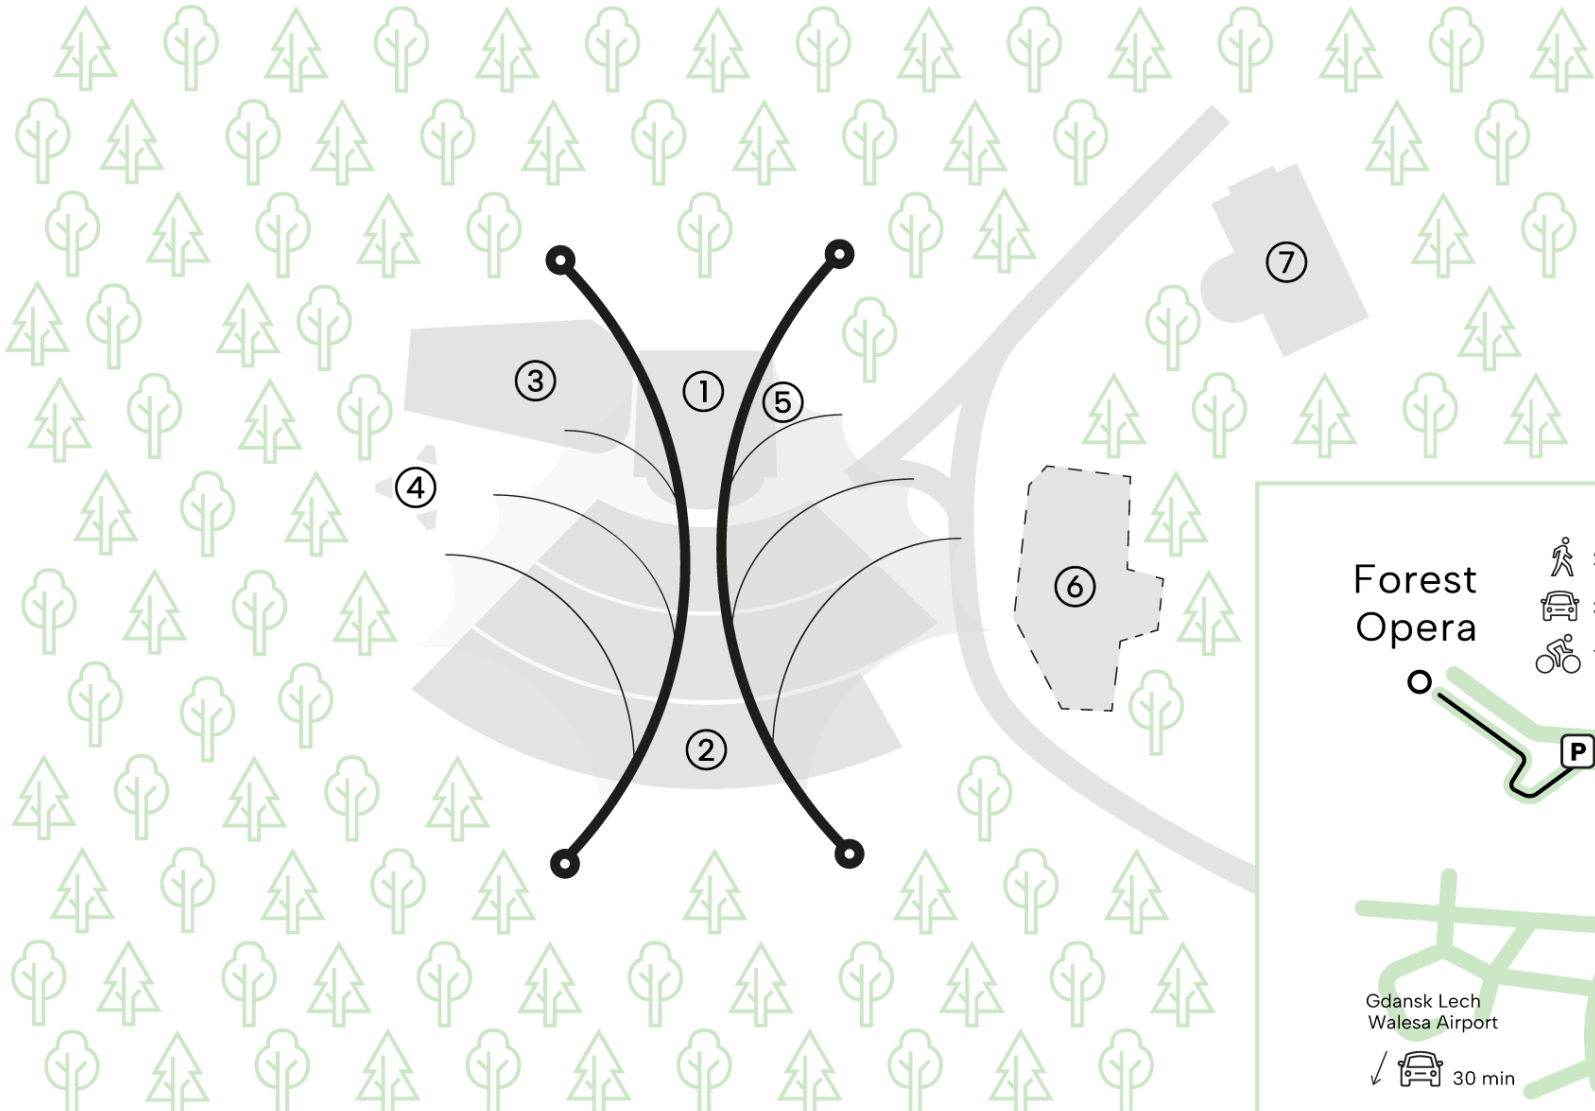

- ① Stage
- ② Audience
- ③ Backstage
- ④ RUUP'S – Estonian Megaphones Acoustic art installation
- ⑤ Under The Stage Club
- ⑥ FORESTS
- ⑦ Concert Hall of The Polish Chamber Philharmonic Orchestra Sopot