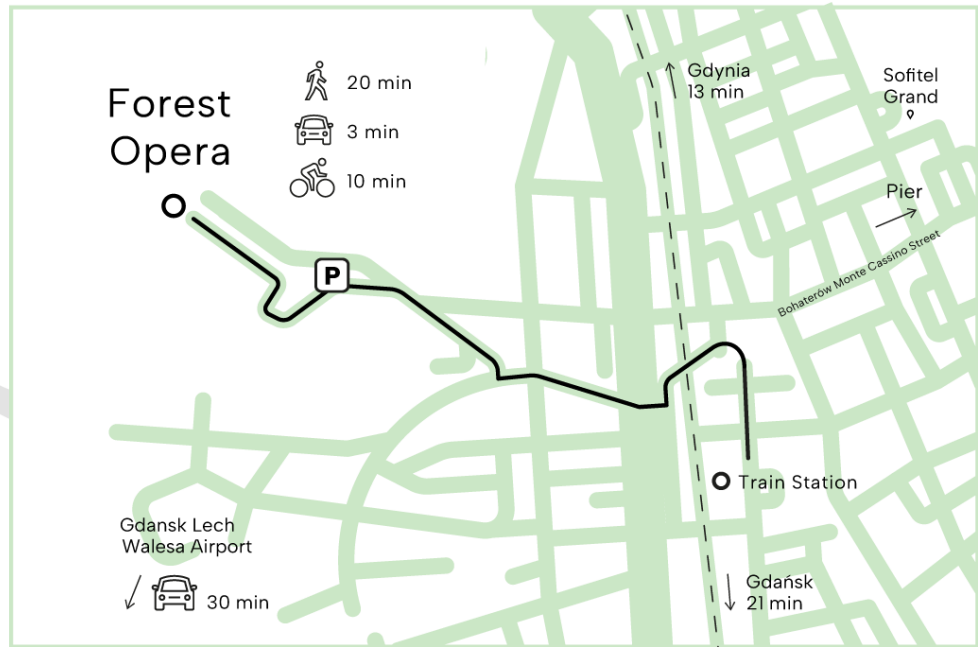

- ① Stage
- ② Audience
- ③ Backstage
- ④ RUUP'S – Estonian Megaphones Acoustic art installation
- ⑤ Under The Stage Club
- ⑥ FORESTS
- ⑦ Concert Hall of The Polish Chamber Philharmonic Orchestra Sopot