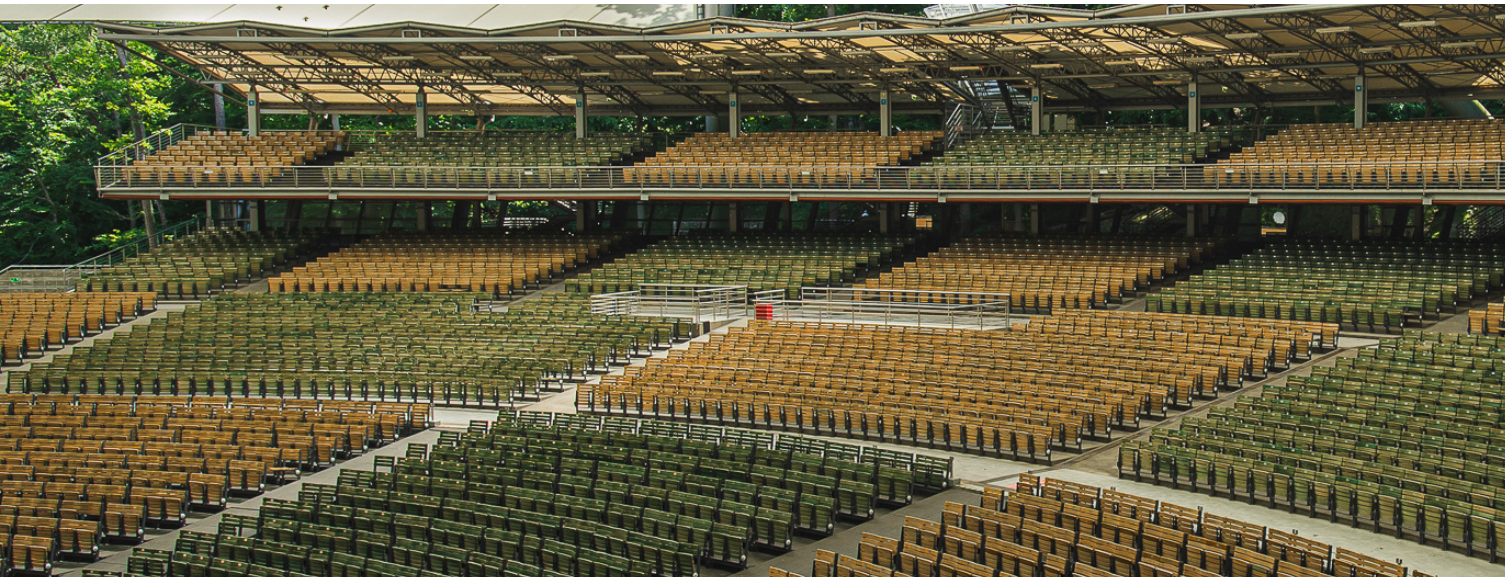

FOREST OPERA

**The best place
for your event!**

Forest Opera

The **Forest Opera** is not only an amphitheater. It is also a **Concert Hall of The Polish Chamber Philharmonic Orchestra Sopot**, restaurant space of the **Under The Stage Club** and **FORESTS** – outdoor stage and bar.

Amphitheater

5047 seats in the auditorium
Standing room for **1000** people on stage
(banquet)

Main Stage

Backstage

11 dressing rooms (15 m² – 80 m²)
2 conference rooms (100 m² – 150 m²)
for **30 – 50** people

FORESTS

An **outdoor** space with stage, bar and lounging area, suitable for concerts and other cultural events.

300 seats in lounging area
Standing room for **700** people

- the area of **1200 m²**

Concert Hall

The **Concert Hall** of The Polish Chamber Philharmonic Orchestra in Sopot can be used in various arrangement solutions depending on the needs and nature of the event being organized.

300 seats in the audience